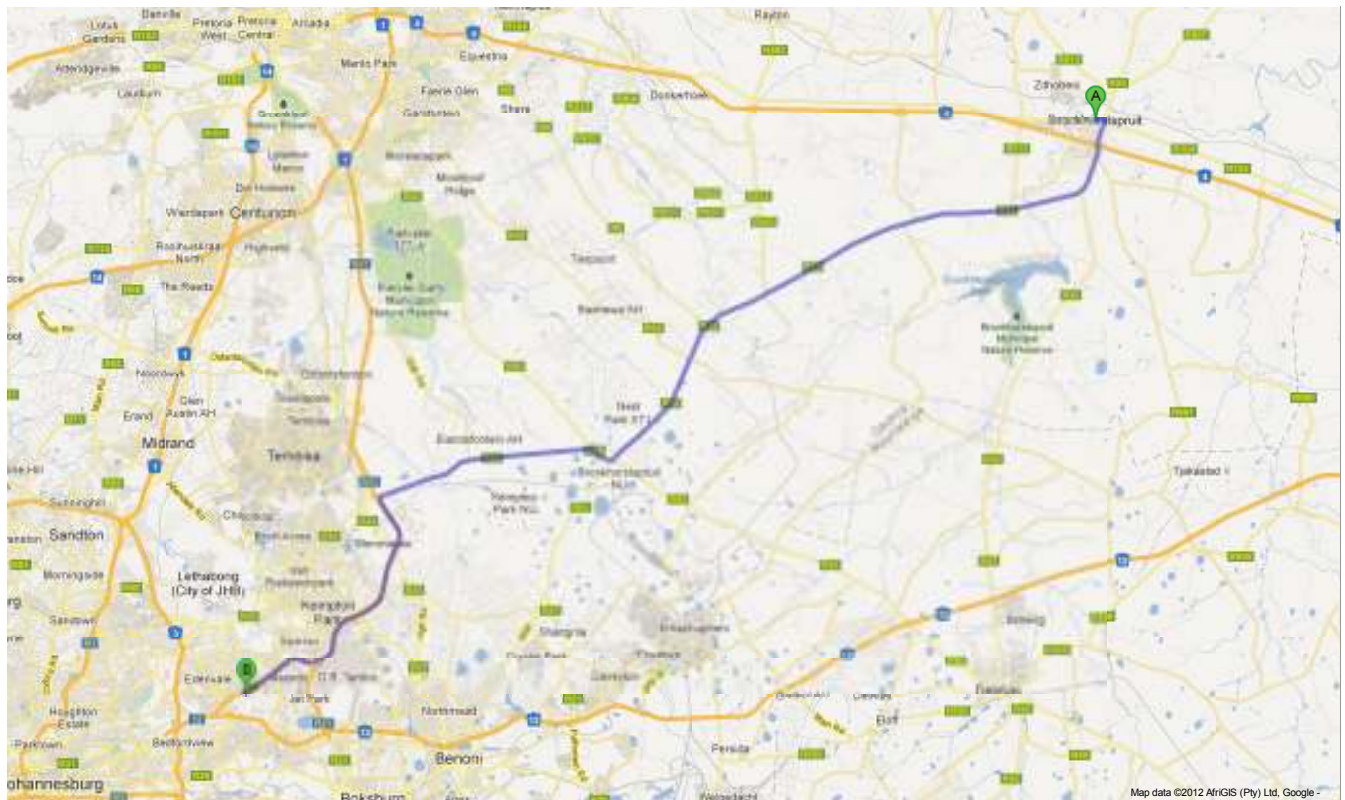

To see all the details that are visible on the screen, use the Print link next to the map.

Driving directions to Kuschke St, Germiston 1614

Bronkhorstspruit

1. Head east on Church St/R104 toward R513
Continue to follow R104

2. Turn right onto R25

3. Turn right onto R25/R50

4. Turn left onto R25

5. Slight left to merge onto R21 toward Kempton Park/O R Tambo International Airport

6. Take the exit on the right onto R24 toward N3/Johannesburg

7. Take the exit toward Barbara Rd

8. Turn left onto Barbara Rd

9. Turn right onto Herman Rd

10. Turn left onto Kuschke St

600 m

43.4 km

1.6 km

14.8 km

13.0 km

3.9 km

350 m

210 m

2.3 km

250 m

Kuschke St

Germiston 1614