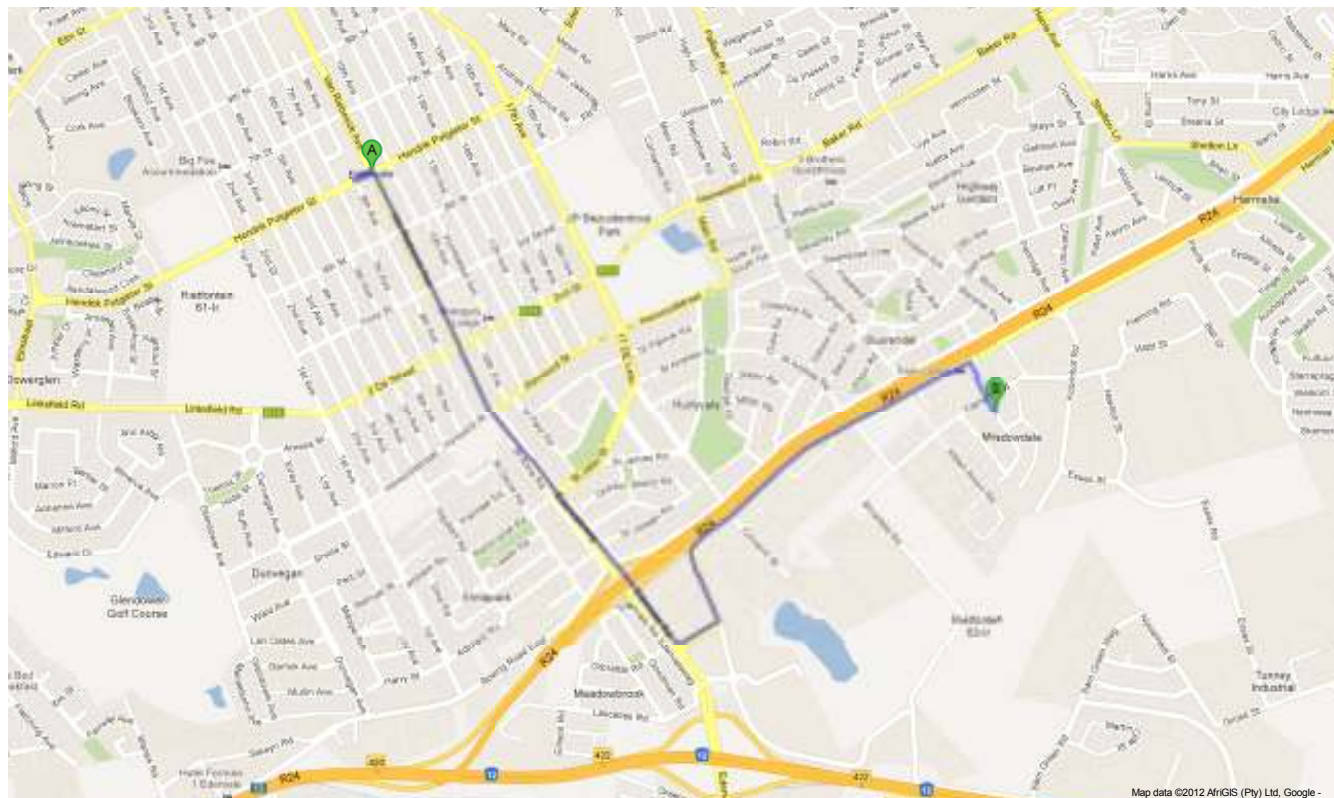

To see all the details that are visible on the screen, use the Print link next to the map.

Driving directions to Kuschke St, Germiston 1614

A Edenvale
Lethabong (Ekurhuleni)

1. Head southwest on Hendrik Potgieter St toward 8th Ave 67 m
2. Make a U-turn at 8th Ave 92 m
3. Turn right onto Van Riebeeck Ave/Van Riebeeck St
Continue to follow Van Riebeeck St 1,6 km
4. Continue onto Edenvale Rd 800 m
5. Turn left onto Dick Kemp St 220 m
6. Turn left to stay on Dick Kemp St 350 m
7. Continue onto Herman Rd 1,4 km
8. Turn right onto Kuschke St 240 m

B Kuschke St
Germiston 1614

These directions are for planning purposes only. You may find that construction projects, traffic, weather, or other events may cause conditions to differ from the map results, and you should plan your route accordingly. You must obey all signs or notices regarding your route.
Map data ©2012 AfriGIS (Pty) Ltd, Google