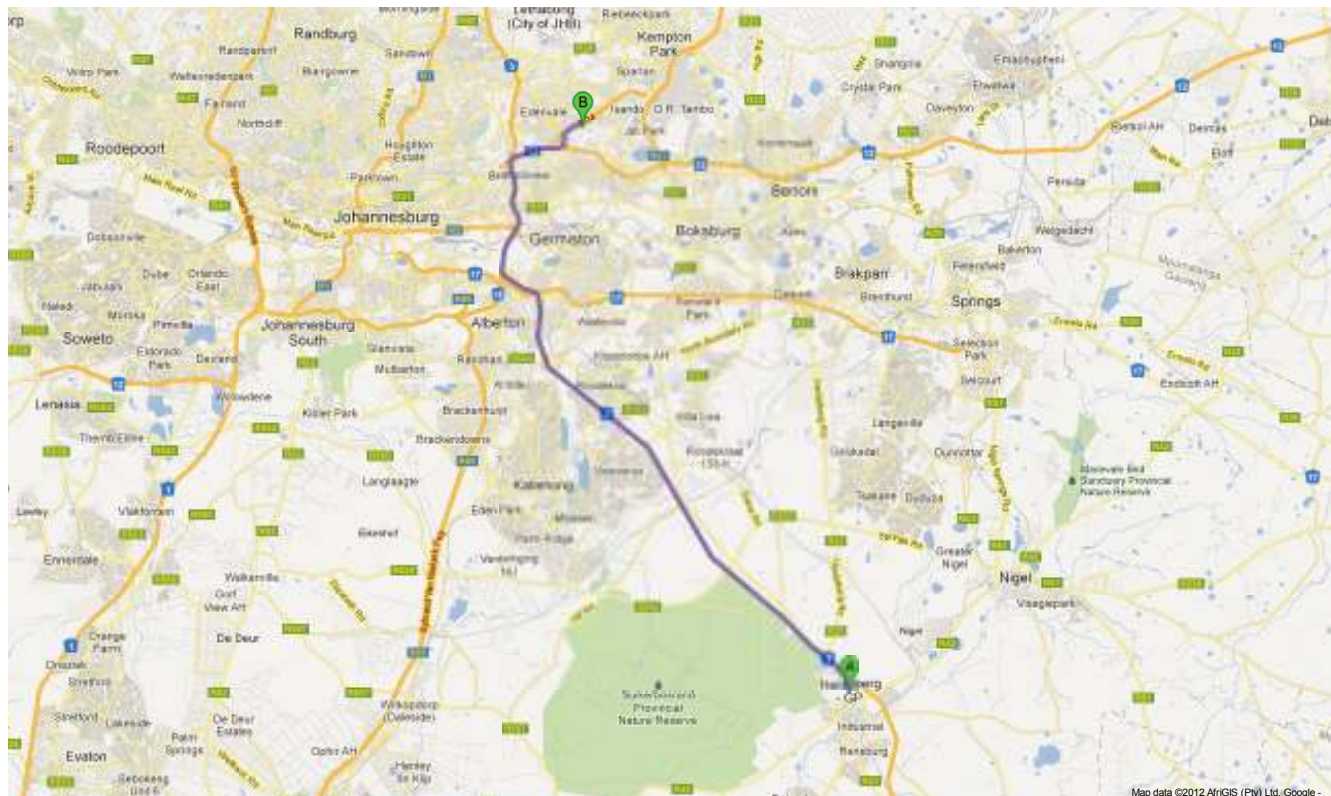

To see all the details that are visible on the screen, use the Print link next to the map.

Driving directions to Kuschke St, Germiston 1614

Heidelberg - GP

1. Head north on **R23** toward **Witstinkhout Ave** 2.7 km
2. Merge onto **N3** via the ramp to **Johannesburg/Heidelberg** 42.4 km
3. At the interchange **113-Gillooly's**, keep left and follow signs for **N12/R24 E** toward **O R Tambo International Airport** 1.6 km
4. Merge onto **R24/N12**
Continue to follow **N12** 2.4 km
5. Take exit **422** for **Edenvaleweg/Edenvale Road** toward **Germiston/M37/Edenvale** 500 m
6. Turn left onto **Edenvale Rd** 350 m
7. Turn right onto **Dick Kemp St** 220 m
8. Turn left to stay on **Dick Kemp St** 350 m
9. Continue onto **Herman Rd** 1.4 km
10. Turn right onto **Kuschke St** 240 m

**Kuschke St
Germiston 1614**

These directions are for planning purposes only. You may find that construction projects, traffic, weather, or other events may cause conditions to differ from the map results, and you should plan your route accordingly. You must obey all signs or notices regarding your route.
Map data ©2012 AfriGIS (Pty) Ltd, Google