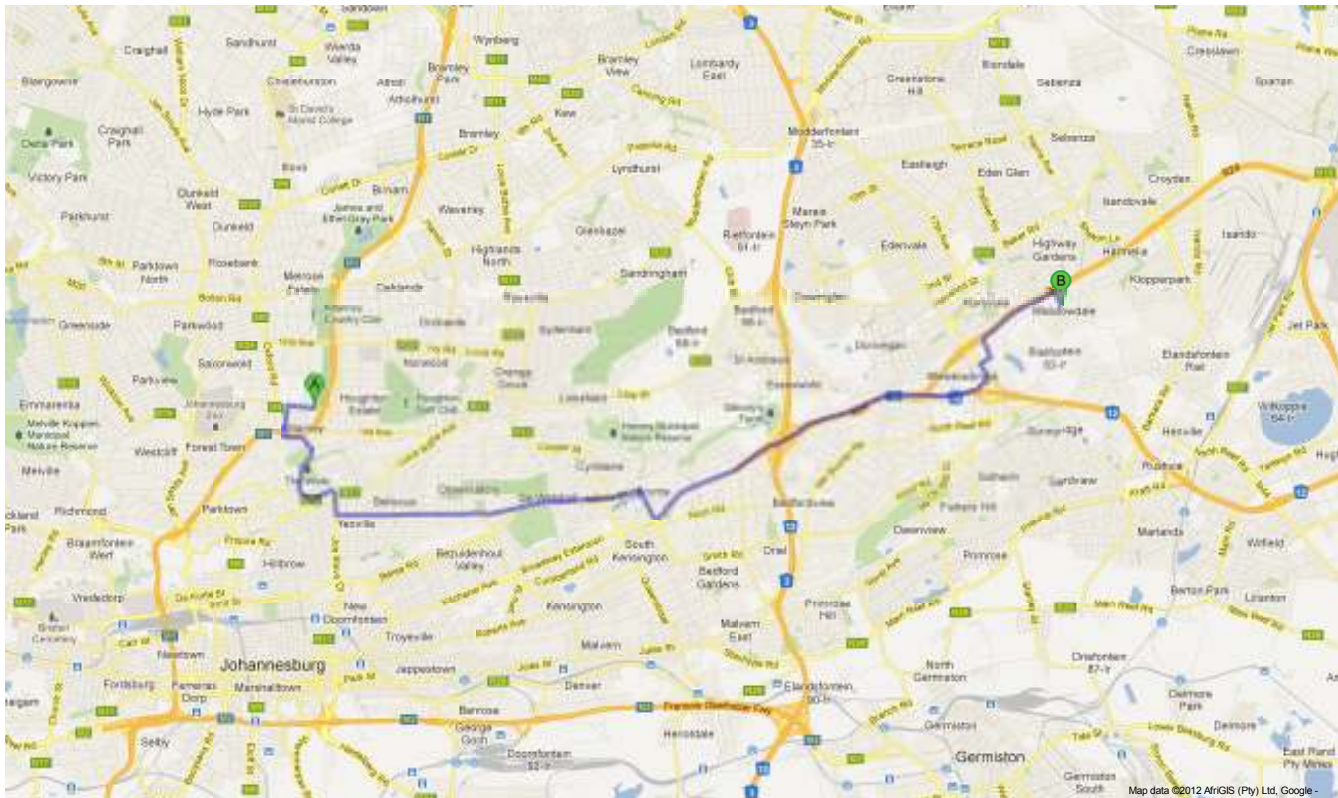

To see all the details that are visible on the screen, use the Print link next to the map.

**Driving directions to Kuschke St, Germiston 1614**

**Hi-Q Killarney Mall**  
60 Riviera Road  
Johannesburg 2193

1. Head west on **Riviera Rd/M16** toward **Killarney Ave** 450 m
2. Take the 3rd left onto **4th Ave** 550 m
3. At the roundabout, take the 1st exit onto **7th St** 120 m
4. Continue onto **Newtown St** 450 m
5. Turn right onto **Houghton Dr** 600 m
6. Continue straight to stay on **Houghton Dr** 300 m
7. Slight left onto **St Andrew Main Rd** 600 m
8. Continue onto **Joe Slovo Dr** 300 m
9. Turn left onto **Raleigh St** 800 m
10. Continue onto **Rockey St** 650 m
11. Continue onto **Observatory Ave** 2.4 km
12. Continue onto **Marcia St** 1.7 km
13. Slight left toward **R24** 1.7 km
14. Continue straight onto **R24** 3.2 km
15. Continue onto **N12** 1.0 km
16. Take exit **422** for **Edenvaleweg/Edenvale Road** toward **Germiston/M37/Edenvale** 500 m
17. Turn left onto **Edenvale Rd** 350 m
18. Turn right onto **Dick Kemp St** 220 m
19. Turn left to stay on **Dick Kemp St** 350 m
20. Continue onto **Herman Rd** 1.4 km
21. Turn right onto **Kuschke St** 240 m

**Kuschke St**  
Germiston 1614

These directions are for planning purposes only. You may find that construction projects, traffic, weather, or other events may cause conditions to differ from the map results, and you should plan your route accordingly. You must obey all signs or notices regarding your route.