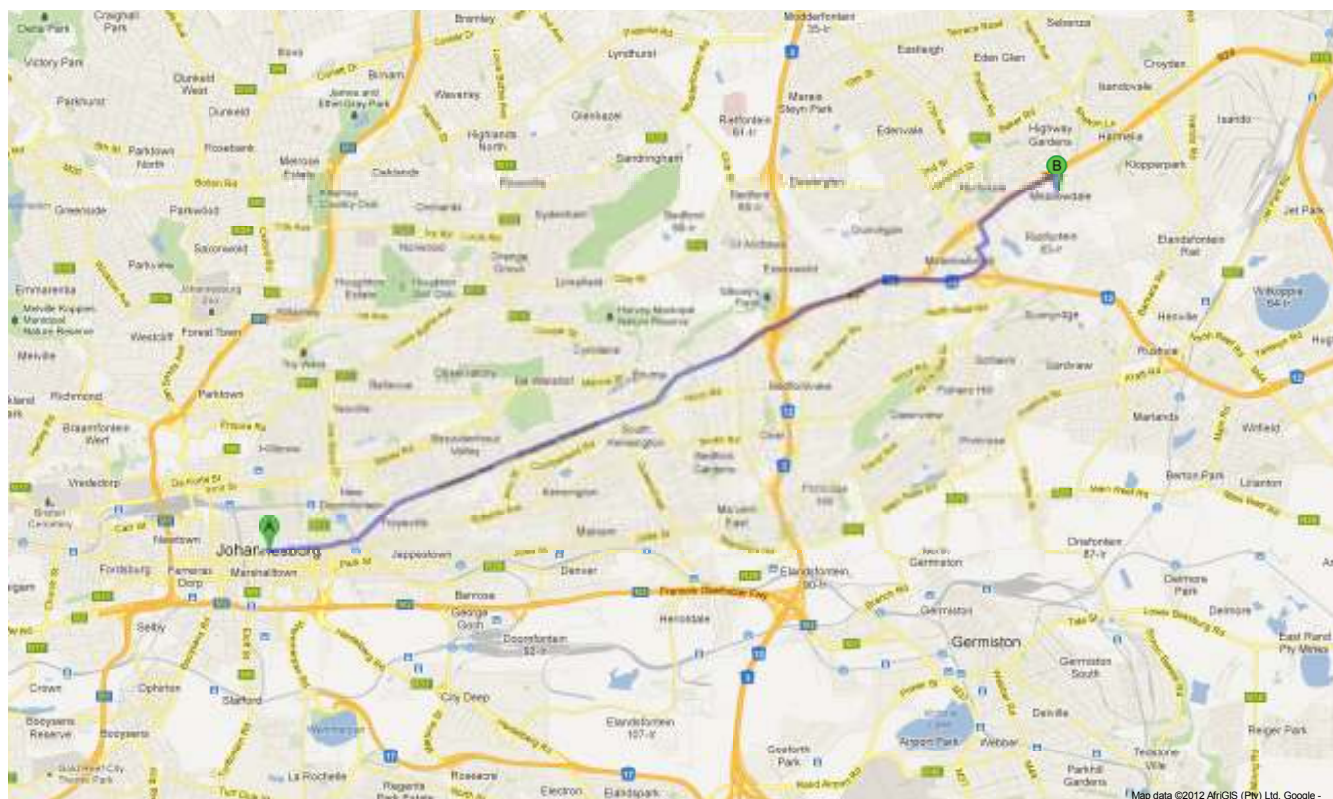

To see all the details that are visible on the screen, use the Print link next to the map.

Driving directions to Kuschke St, Germiston 1614

Johannesburg

1. Head east on **Market St** toward **Delvers St** 1.4 km
2. Continue onto **Bezuidenhout St** 1.6 km
3. Continue onto **Kitchener Ave** 1.2 km
4. Continue straight onto **Broadway Extension** 4.4 km
5. Continue onto **R24** 3.2 km
6. Continue onto **N12** 1.0 km
7. Take exit **422** for **Edenvaleweg/Edenvale Road** toward **Germiston/M37/Edenvale** 500 m
8. Turn left onto **Edenvale Rd** 350 m
9. Turn right onto **Dick Kemp St** 220 m
10. Turn left to stay on **Dick Kemp St** 350 m
11. Continue onto **Herman Rd** 1.4 km
12. Turn right onto **Kuschke St** 240 m

Kuschke St
Germiston 1614

These directions are for planning purposes only. You may find that construction projects, traffic, weather, or other events may cause conditions to differ from the map results, and you should plan your route accordingly. You must obey all signs or notices regarding your route.
Map data ©2012 AfriGIS (Pty) Ltd, Google