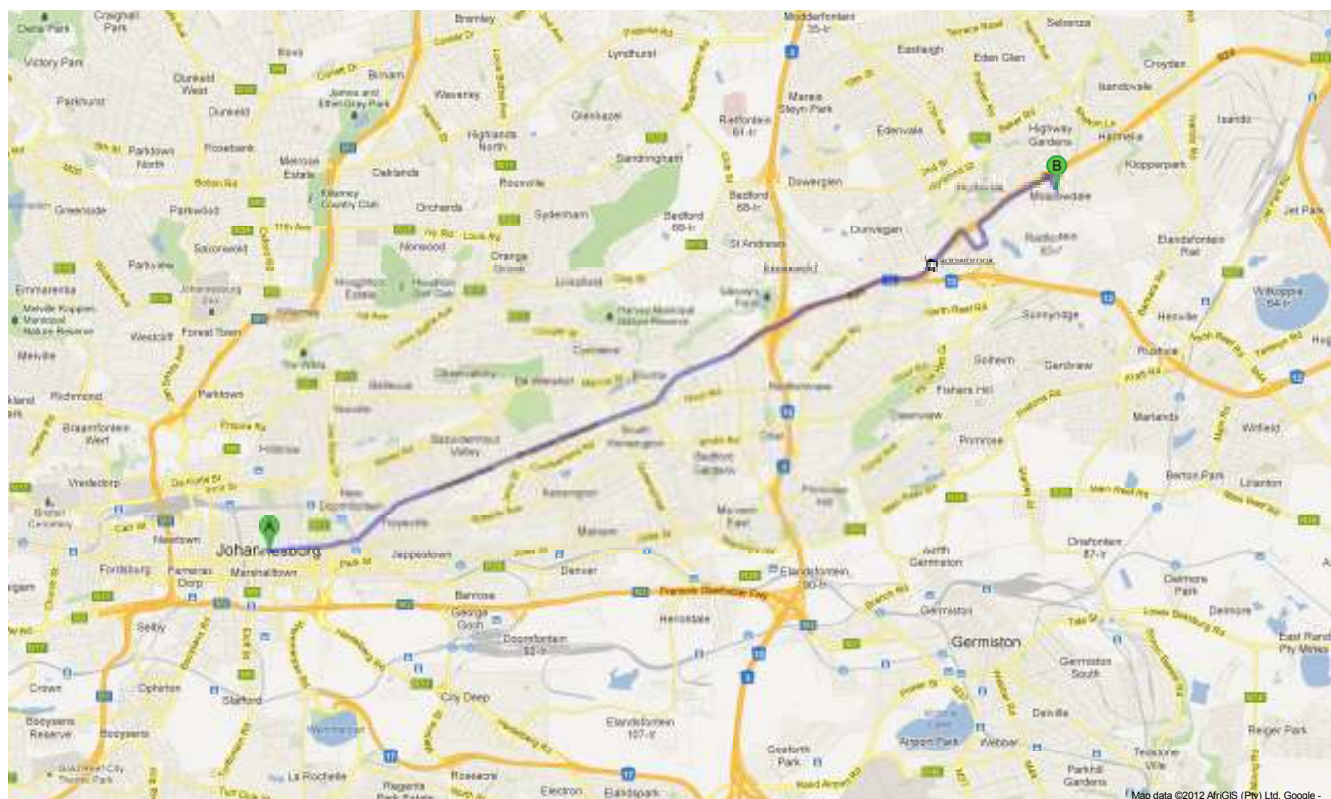

The route has been modified. [Undo](#)

To see all the details that are visible on the screen, use the Print link next to the map.

Driving directions to Kuschke St, Germiston 1614
Via Exit 420

A Johannesburg

1. Head east on **Market St** toward **Delivers St** 1.4 km
2. Continue onto **Bezuidenhout St** 1.6 km
3. Continue onto **Kitchener Ave** 1.2 km
4. Continue straight onto **Broadway Extension** 4.4 km
5. Continue onto **R24** 3.2 km
6. Take exit 420 for **R24** toward **O R Tambo International Airport/Kempton Park/R21/Pretoria** 850 m
7. Keep left at the fork to continue toward **Edenvale Rd** 550 m
8. Turn right onto **Edenvale Rd** 400 m
9. Take the 1st left onto **Dick Kemp St** 220 m
10. Turn left to stay on **Dick Kemp St** 350 m
11. Continue onto **Herman Rd** 1.4 km
12. Turn right onto **Kuschke St** 240 m

B Kuschke St
Germiston 1614

These directions are for planning purposes only. You may find that construction projects, traffic, weather, or other events may cause conditions to differ from the map results, and you should plan your route accordingly. You must obey all signs or notices regarding your route.
Map data ©2012 AfriGIS (Pty) Ltd, Google