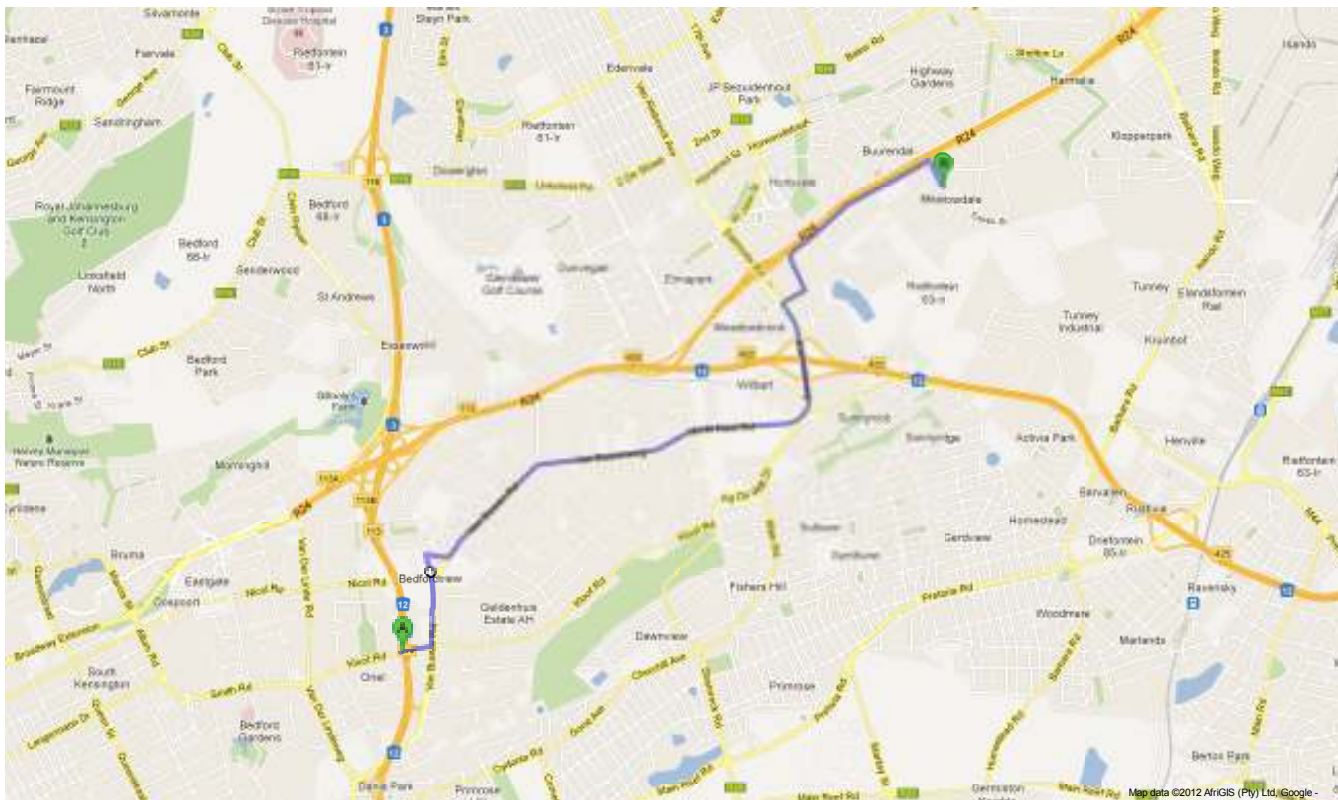

To see all the details that are visible on the screen, use the Print link next to the map.

Driving directions to Kuschke St, Germiston 1614
Via Hawley Rd

A Kloof Rd

1. Head east on Kloof Rd toward Arterial St 240 m
2. Turn left onto Van Buuren Rd 550 m
3. Continue onto Hawley Rd 230 m
4. Turn right onto Park St 180 m
5. At the roundabout, take the 1st exit onto Van Buuren Rd 2.4 km
6. Continue onto North Reef Rd 1.0 km
7. Continue onto Edenvale Rd 950 m
8. Turn right onto Dick Kemp St 220 m
9. Turn left to stay on Dick Kemp St 350 m
10. Continue onto Herman Rd 1.4 km
11. Turn right onto Kuschke St 240 m

B Kuschke St
Germiston 1614

These directions are for planning purposes only. You may find that construction projects, traffic, weather, or other events may cause conditions to differ from the map results, and you should plan your route accordingly. You must obey all signs or notices regarding your route.
Map data ©2012 AfriGIS (Pty) Ltd, Google