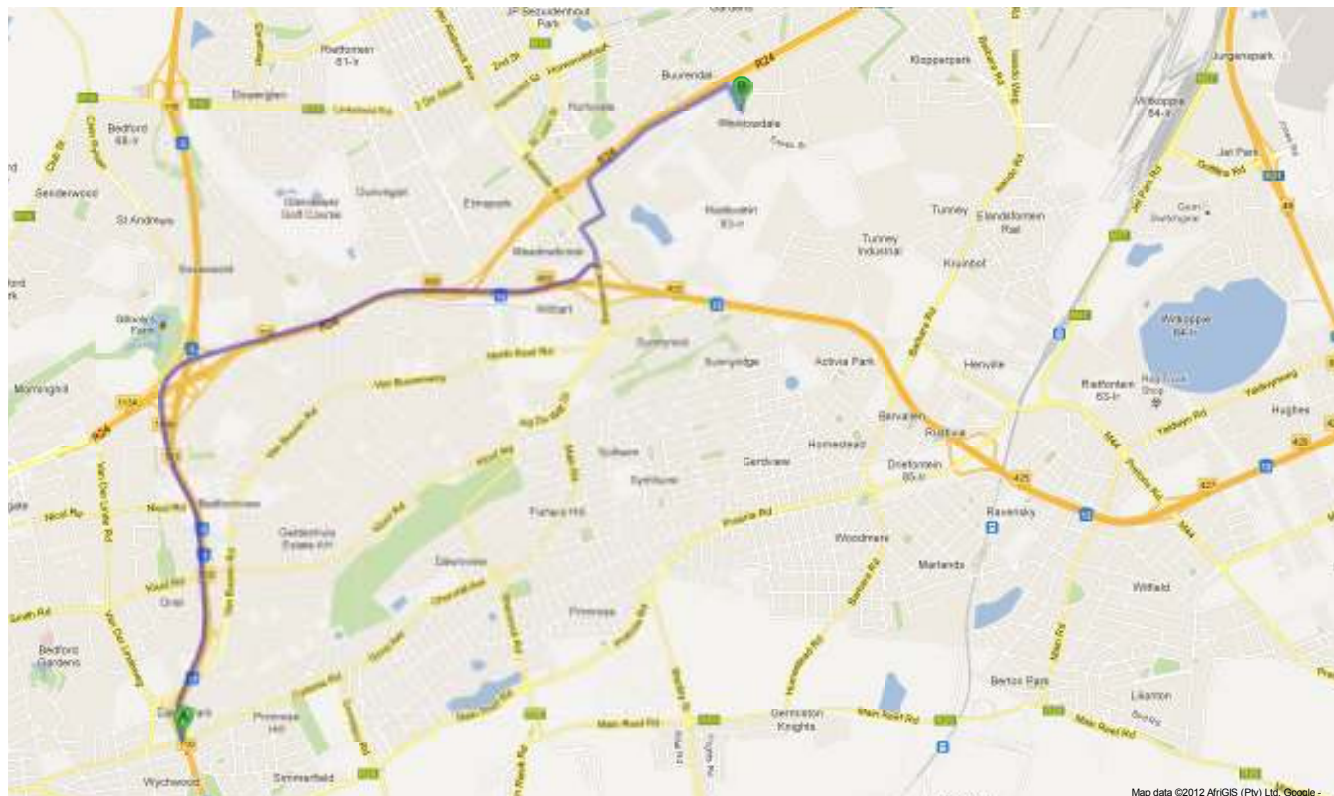

To see all the details that are visible on the screen, use the Print link next to the map.

Driving directions to Kuschke St, Germiston 1614

N12/N3

1. Head north on **N12/N3** toward **Exits 113-Gillooly's** 2.4 km
2. At the interchange **113-Gillooly's**, keep left and follow signs for **N12/R24 E** toward **O R Tambo International Airport** 1.6 km
3. Merge onto **R24/N12**
Continue to follow **N12** 2.4 km
4. Take exit **422** for **Edenvaleweg/Edenvale Road** toward **Germiston/M37/Edenvale** 500 m
5. Turn left onto **Edenvale Rd** 350 m
6. Turn right onto **Dick Kemp St** 220 m
7. Turn left to stay on **Dick Kemp St** 350 m
8. Continue onto **Herman Rd** 1.4 km
9. Turn right onto **Kuschke St** 240 m

Kuschke St
Germiston 1614

These directions are for planning purposes only. You may find that construction projects, traffic, weather, or other events may cause conditions to differ from the map results, and you should plan your route accordingly. You must obey all signs or notices regarding your route.
Map data ©2012 AfriGIS (Pty) Ltd, Google