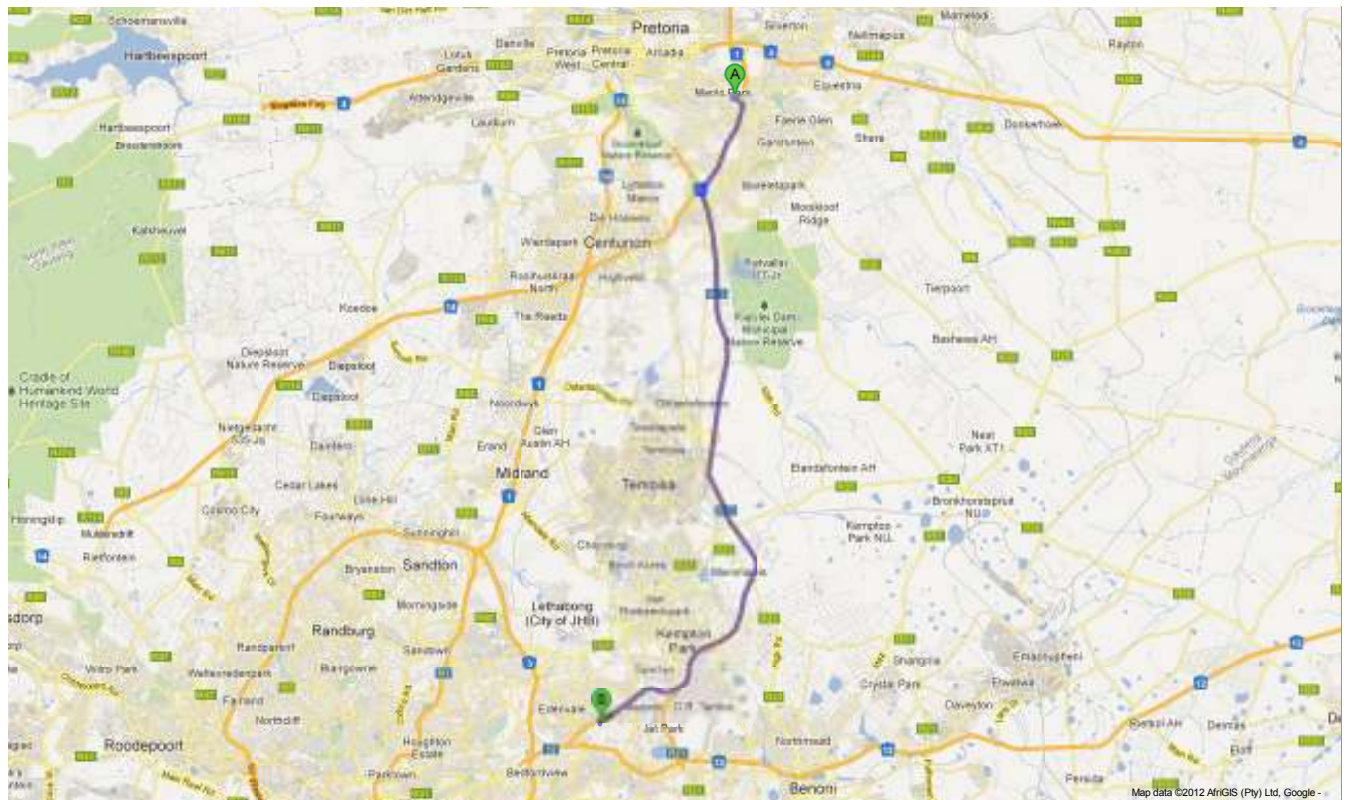

To see all the details that are visible on the screen, use the Print link next to the map.

**Driving directions to Kuschke St, Germiston 1614**

**A Pretoria East Arena**  
59 Atterbury Road  
Pretoria 0081

1. Head northwest on **Atterbury Rd** toward **24th St** 280 m
2. Take the 1st left onto **24th St** 180 m
3. Turn left onto **Charles St** 350 m
4. Turn right onto **Atterbury Rd/M11** 600 m
5. Turn left to merge onto **N1** 5,9 km
6. Take exit **134** to merge onto **R21** toward **Kempton Park** 36,8 km
7. Take the exit on the right onto **R24** toward **N3/Johannesburg** 3,9 km
8. Take the exit toward **Barbara Rd** 350 m
9. Turn left onto **Barbara Rd** 210 m
10. Turn right onto **Herman Rd** 2,3 km
11. Turn left onto **Kuschke St** 250 m

**B Kuschke St**  
Germiston 1614

These directions are for planning purposes only. You may find that construction projects, traffic, weather, or other events may cause conditions to differ from the map results, and you should plan your route accordingly. You must obey all signs or notices regarding your route.