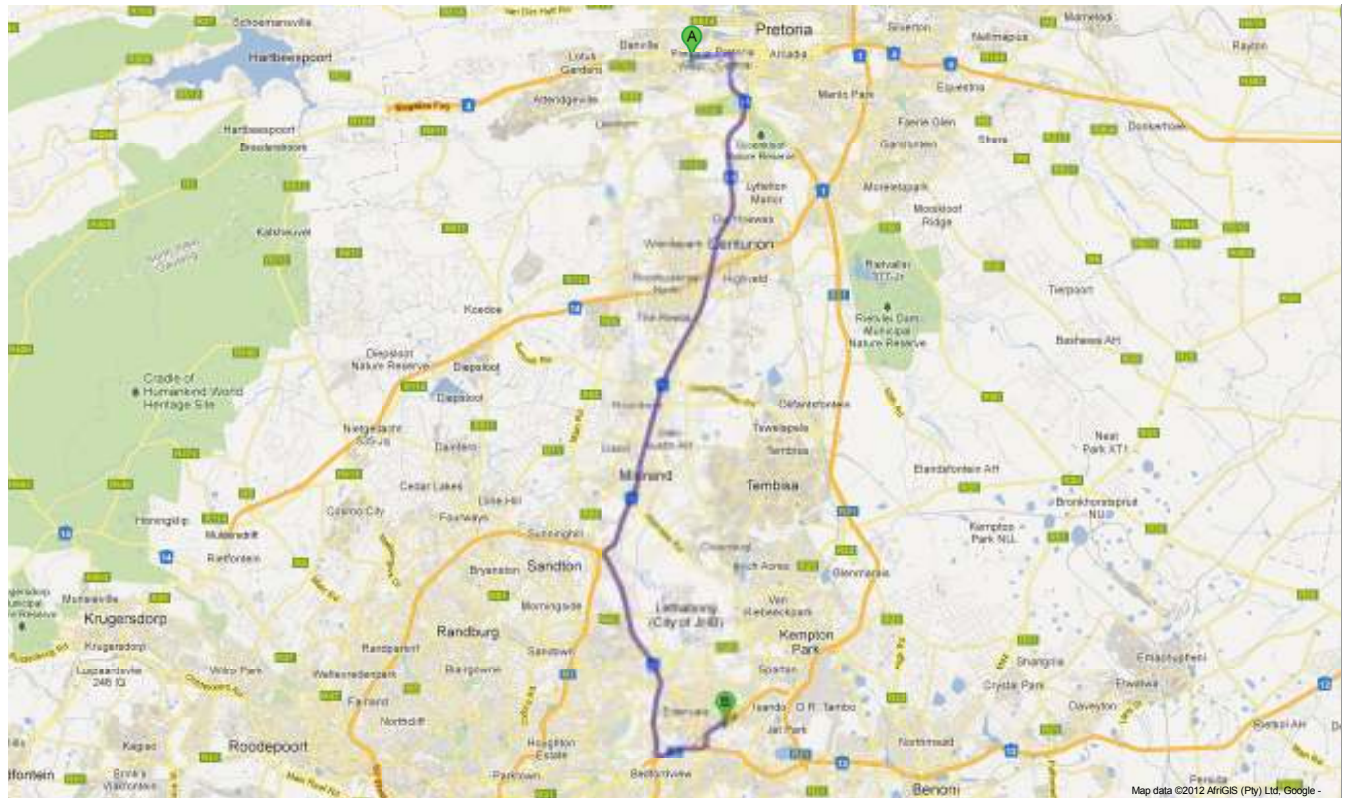

To see all the details that are visible on the screen, use the Print link next to the map.

**Driving directions to Kuschke St, Germiston 1614**

**Pretoria West**  
Pretoria

1. Head east on **Frederick St** toward **Zeiler St** 120 m
2. Take the 1st left onto **Zeiler St** 180 m
3. Take the 1st right onto **Church St** 2.6 km
4. Turn right onto **Schubart St/R101**  
Continue to follow R101 2.0 km
5. Slight right onto **Ben Schoeman Fwy/N14** (signs for **N1/Johannesburg/Krugersdorp**)  
Continue to follow Ben Schoeman Fwy 19.3 km
6. Continue onto **N1** 14.3 km
7. At the interchange **104-Bucleuch**, keep left and follow signs for **N3** toward **Germiston/Durban** 14.5 km
8. At the interchange **113-Gillooly's**, keep left and follow signs for **R24 E/N12** toward **O R Tambo International Airport/Witbank** 1.0 km
9. Merge onto **R24/N12**  
Continue to follow N12 2.4 km
10. Take exit **422** for **Edenvaleweg/Edenvale Road** toward **Germiston/M37/Edenvale** 500 m
11. Turn left onto **Edenvale Rd** 350 m
12. Turn right onto **Dick Kemp St** 220 m
13. Turn left to stay on **Dick Kemp St** 350 m
14. Continue onto **Herman Rd** 1.4 km
15. Turn right onto **Kuschke St** 240 m

**Kuschke St**  
Germiston 1614

These directions are for planning purposes only. You may find that construction projects, traffic, weather, or other events may cause conditions to differ from the map results, and you should plan your route accordingly. You must obey all signs or notices regarding your route.  
Map data ©2012 AfriGIS (Pty) Ltd, Google