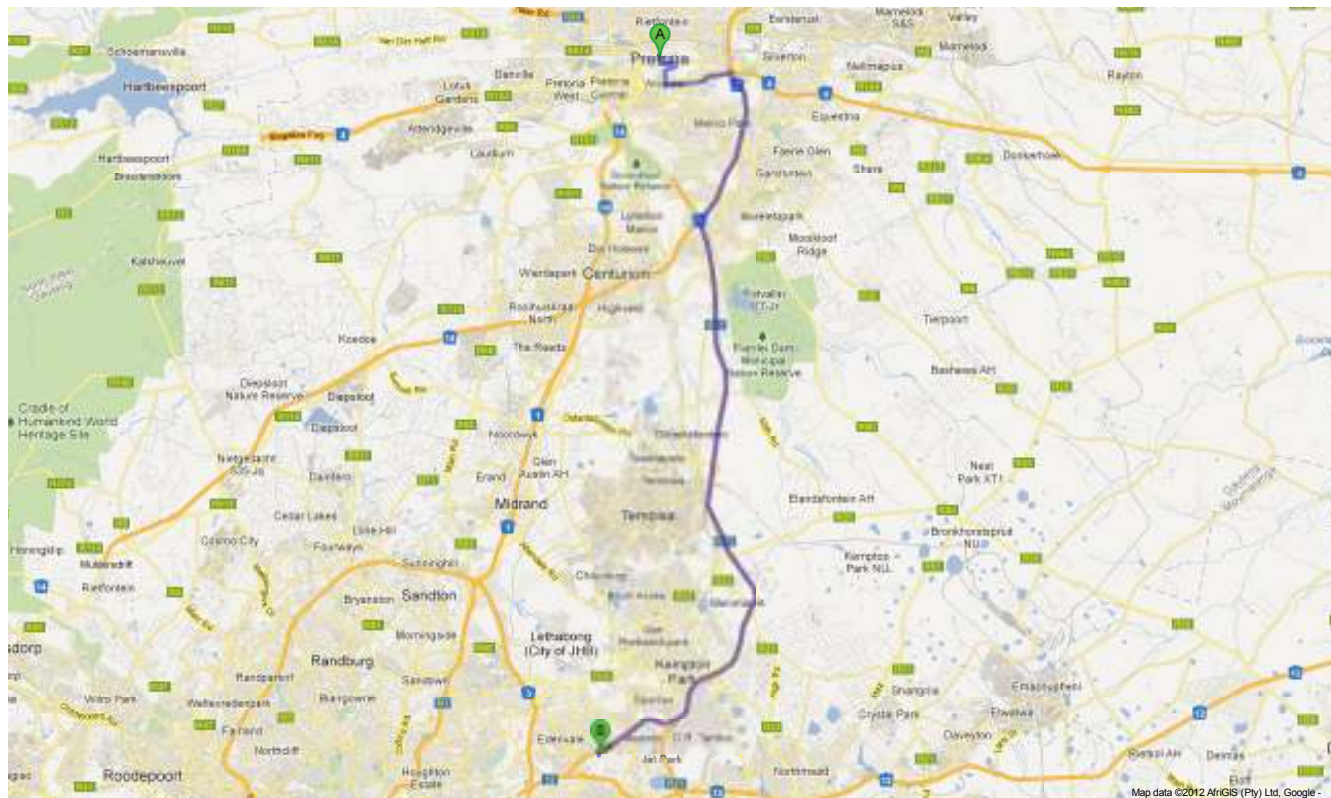

To see all the details that are visible on the screen, use the Print link next to the map.

Driving directions to Kuschke St, Germiston 1614

This route has tolls.

Pretoria

1. Head east on **North St** toward **Nuffield St** 120 m
2. Take the 1st right onto **Nuffield St** 300 m
3. Turn left onto **Soutpansberg Rd/M22** 900 m
4. Turn right onto **Tom Jenkins Dr** 1,1 km
5. **Tom Jenkins Dr** turns slightly left and becomes **Eastwood St** 1,0 km
6. Turn left onto **Francis Baard Street**
Toll road 3,5 km
7. Take exit **145** to merge onto **N1** toward **Johannesburg** 11,5 km
8. Take exit **134** to merge onto **R21** toward **Kempton Park** 36,8 km
9. Take the exit on the right onto **R24** toward **N3/Johannesburg** 3,9 km
10. Take the exit toward **Barbara Rd** 350 m
11. Turn left onto **Barbara Rd** 210 m
12. Turn right onto **Herman Rd** 2,3 km
13. Turn left onto **Kuschke St** 250 m

Kuschke St
Germiston 1614

These directions are for planning purposes only. You may find that construction projects, traffic, weather, or other events may cause conditions to differ from the map results, and you should plan your route accordingly. You must obey all signs or notices regarding your route.

Map data ©2012 AfriGIS (Pty) Ltd, Google