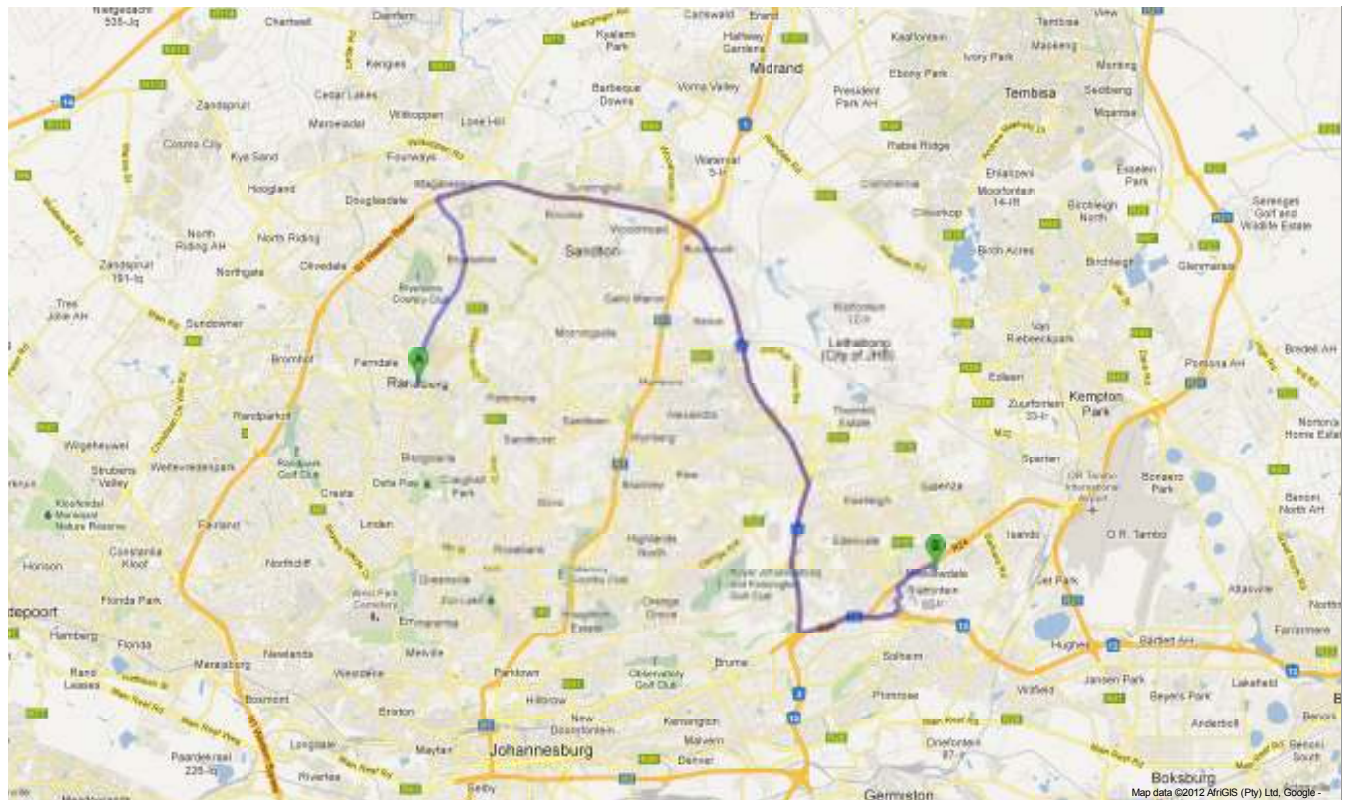

To see all the details that are visible on the screen, use the Print link next to the map.

**Driving directions to Kuschke St, Germiston 1614**

**Randburg**

1. Head northwest on Jan Smuts Ave toward Bram Fischer Dr 10 m
2. Slight right onto Bram Fischer Dr 1.9 km
3. Continue onto Main Rd 2.4 km
4. Slight left onto William Nicol Dr 2.5 km
5. Turn right onto the N1 ramp to Pretoria 300 m
6. Merge onto N1 Western Bypass 7.8 km
7. Continue onto N3 14.7 km
8. At the interchange 113-Gillooly's, keep left and follow signs for R24 E/N12 toward O R Tambo International Airport/Witbank 1.0 km
9. Merge onto R24/N12  
Continue to follow N12 2.4 km
10. Take exit 422 for Edenvaleweg/Edenvale Road toward Germiston/M37/Edenvale 500 m
11. Turn left onto Edenvale Rd 350 m
12. Turn right onto Dick Kemp St 220 m
13. Turn left to stay on Dick Kemp St 350 m
14. Continue onto Herman Rd 1.4 km
15. Turn right onto Kuschke St 240 m

**Kuschke St**  
Germiston 1614

These directions are for planning purposes only. You may find that construction projects, traffic, weather, or other events may cause conditions to differ from the map results, and you should plan your route accordingly. You must obey all signs or notices regarding your route.  
Map data ©2012 AfriGIS (Pty) Ltd, Google