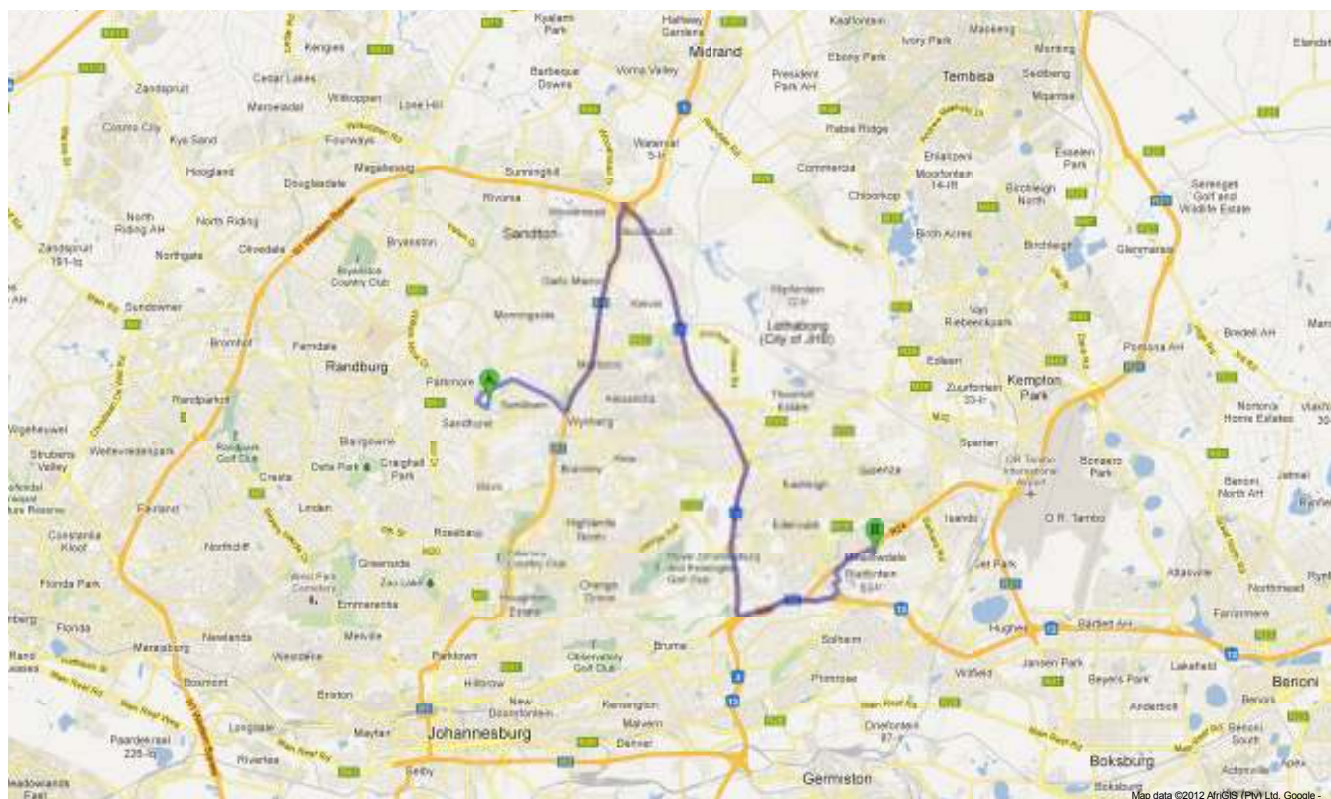

To see all the details that are visible on the screen, use the Print link next to the map.

Driving directions to Kuschke St, Germiston 1614

A Sandton Convention Centre
8 Fredman Drive
Sandton 2196

011 779 0000

1. Head southwest on Fredman Dr toward 5th St 140 m
2. Turn right onto 5th St 350 m
3. Turn right onto Grayston Dr/M40 3.4 km
4. Merge onto M1 via the ramp to N1/Pretoria 7.1 km
5. Take exit 104B to merge onto N3 toward Germiston/Durban/N12 14.7 km
6. At the interchange 113-Gillooly's, keep left and follow signs for R24 E/N12 toward O R Tambo International Airport/Witbank 1.0 km
7. Merge onto R24/N12
Continue to follow N12 2.4 km
8. Take exit 422 for Edenvaleweg/Edenvale Road toward Germiston/M37/Edenvale 500 m
9. Turn left onto Edenvale Rd 350 m
10. Turn right onto Dick Kemp St 220 m
11. Turn left to stay on Dick Kemp St 350 m
12. Continue onto Herman Rd 1.4 km
13. Turn right onto Kuschke St 240 m

B Kuschke St
Germiston 1614

These directions are for planning purposes only. You may find that construction projects, traffic, weather, or other events may cause conditions to differ from the map results, and you should plan your route accordingly. You must obey all signs or notices regarding your route.
Map data ©2012 AfriGIS (Pty) Ltd, Google