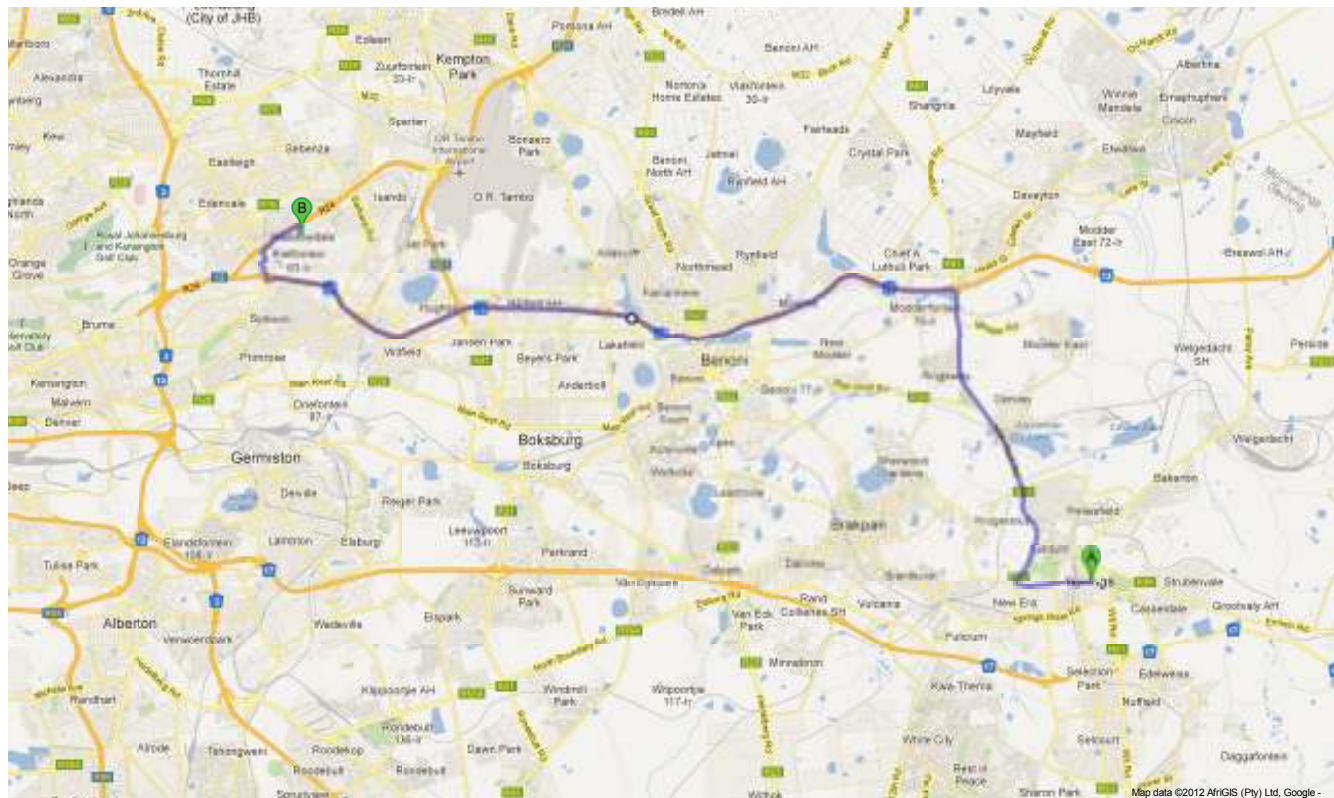

The route has been modified. [Undo](#)

To see all the details that are visible on the screen, use the Print link next to the map.

**Driving directions to Kuschke St, Germiston 1614**  
Via N12

**A Springs**

1. Head west on 5th Ave toward 7th St 650 m
2. Continue onto South Main Reef Rd 1.9 km
3. Turn right onto Main Reef Rd/Paul Kruger Rd/R51  
Continue to follow R51 10.7 km
4. Turn left to merge onto N12 toward Johannesburg 24.0 km
5. Take exit 422 for Edenvale Road toward Germiston/Edenvale 600 m
6. Turn right onto Edenvale Rd 650 m
7. Turn right onto Dick Kemp St 220 m
8. Turn left to stay on Dick Kemp St 350 m
9. Continue onto Herman Rd 1.4 km
10. Turn right onto Kuschke St 240 m

**B Kuschke St**  
Germiston 1614

These directions are for planning purposes only. You may find that construction projects, traffic, weather, or other events may cause conditions to differ from the map results, and you should plan your route accordingly. You must obey all signs or notices regarding your route.  
Map data ©2012 AfriGIS (Pty) Ltd, Google